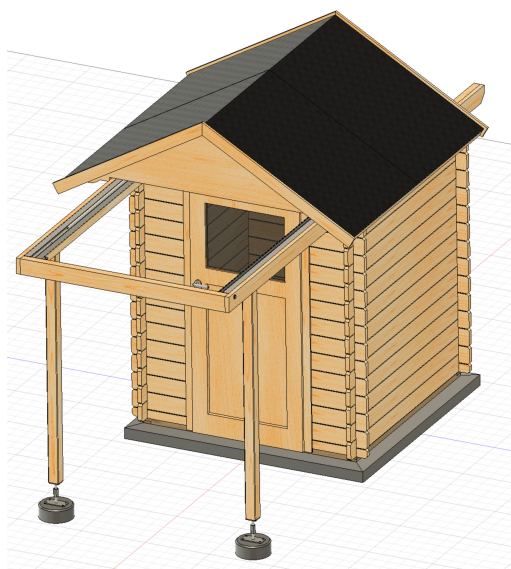

GreenLine

Roll-Off observatories

www.astrogfk.com

DIMENSIONS

- space requirement: approx. 3.30m x 2.75m
- clear interior height: 2.50m
- free space inside: 1.6m x 1.6m
- total height: 2.73m
- Height of the side walls inside: 2.05m
- Roof angle: 25 degrees
- door passage height: 2.0m
- roof travel path: approx. 1.65m

Dimensions and colors may vary slightly

MINI

DESCRIPTION

- Walls and roof made of 32mm high quality spruce (plug system)
- Moving rear wall (in sync with roof): height when open 1.60m
- Aluminum guide rails and fittings

PACKAGE CONTAINS: Basic version (self-assembly kit):

- Base frame of weather-resistant wood for anchoring to e.g. a concrete slab / a strip foundation (mounting material not included on the base at least 10 anchor bolts, M10 recommended)
- block house style planks (plug-in system), guide rails, supports with adjustable post carriers, rear wall,
- pulleys, steel cables and all necessary for the construction of screws and fasteners
- entrance door with fittings and cylinder lock
- rugged manual roof-drive system with ball-bearing guide rollers, ventilation grids, black tar-paper roof
- easy DIY set-up with english assembly instruction manual

OPTIONAL

- wood treatment of all wooden components
- paint jobs (RAL colors)
- rugged roof drive with gear box, single phase 220VAC inverter driven tri-phase motor available with:
 - **SEMI-AUTOMATIC** "push-button" style operation
 - or alternatively:
 - **FULLY-AUTOMATIC**, ASCOM compatible controller.
 - Remote-capable with our proprietary TCS system or your own PC
 - Includes all software and drivers