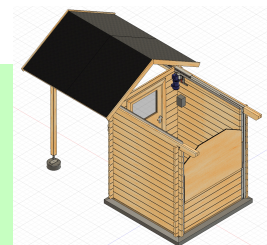

GreenLine

Roll-Off observatories

www.astrogfk.com

DIMENSIONS

- space requirement: approx. 3.30m x 2.75m
- clear interior height: 2.50m
- free space inside: 1.6m x 1.6m
- total height: 2.73m
- Height of the side walls inside: 2.05m
- Roof angle: 25 degrees
- door passage height: 2.0m
- roof travel path: approx. 1.65m

Dimensions and colors may vary slightly

MINI

DESCRIPTION

- Walls and roof made of 32mm high quality spruce (plug system)
- Moving rear wall (in sync with roof): height when open 1.60m
- Aluminum guide rails and fittings

PACKAGE CONTAINS: Basic version (self-assembly kit):

- Base frame of weather-resistant wood for anchoring to e.g. a concrete slab / a strip foundation (mounting material not included on the base at least 10 anchor bolts, M10 recommended)
- block house style planks (plug-in system), guide rails, supports with adjustable post carriers, rear wall,
- pulleys, steel cables and all necessary for the construction of screws and fasteners
- entrance door with fittings and cylinder lock
- rugged manual roof-drive system with ball-bearing guide rollers, ventilation grids, black tar-paper roof
- easy DIY set-up with english assembly instruction manual

OPTIONAL

- wood treatment of all wooden components
- paint jobs (RAL colors)
- rugged roof drive with gear box, single phase 220VAC inverter driven tri-phase motor available with:
 - **SEMI-AUTOMATIC** "push-button" style operation
 - or alternatively:
 - **FULLY-AUTOMATIC**, ASCOM compatible controller.
 - Remote-capable with our proprietary TCS system or your own PC
 - Includes all software and drivers