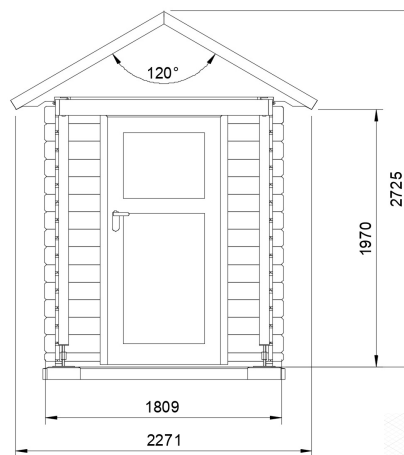

GreenLine

Roll-Off observatories

www.astrogfk.com

DIMENSIONS

- space requirement: approx. 3.30m x 2.75m
- clear interior height: 2.50m
- free space inside: 1.6m x 1.6m
- total height: 2.73m
- Height of the side walls inside: 2.05m
- Roof angle: 25 degrees
- door passage height: 2.0m
- roof travel path: approx. 1.65m

Dimensions and colors may vary slightly

MINI

DESCRIPTION

- Walls and roof made of 32mm high quality spruce (plug system)
- Moving rear wall (in sync with roof): height when open 1.60m
- Aluminum guide rails and fittings