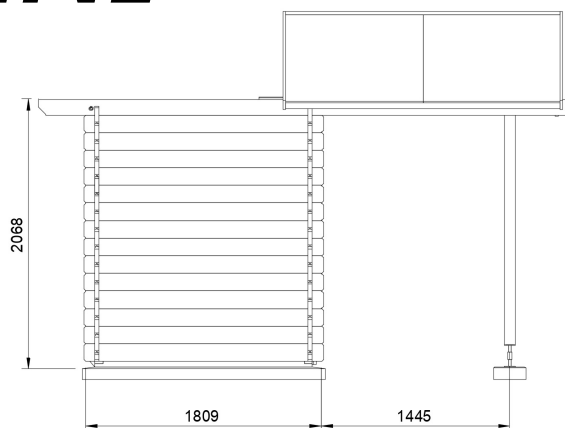

GreenLine

Roll-Off observatories

www.astrogfk.com

DIMENSIONS

- space requirement: approx. 3.30m x 2.75m
- clear interior height: 2.50m
- free space inside: 1.6m x 1.6m
- total height: 2.73m
- Height of the side walls inside: 2.05m
- Roof angle: 25 degrees
- door passage height: 2.0m
- roof travel path: approx. 1.65m

Dimensions and colors may vary slightly

MINI

DESCRIPTION

- Walls and roof made of 32mm high quality spruce (plug system)
- Moving rear wall (in sync with roof): height when open 1.60m
- Aluminum guide rails and fittings