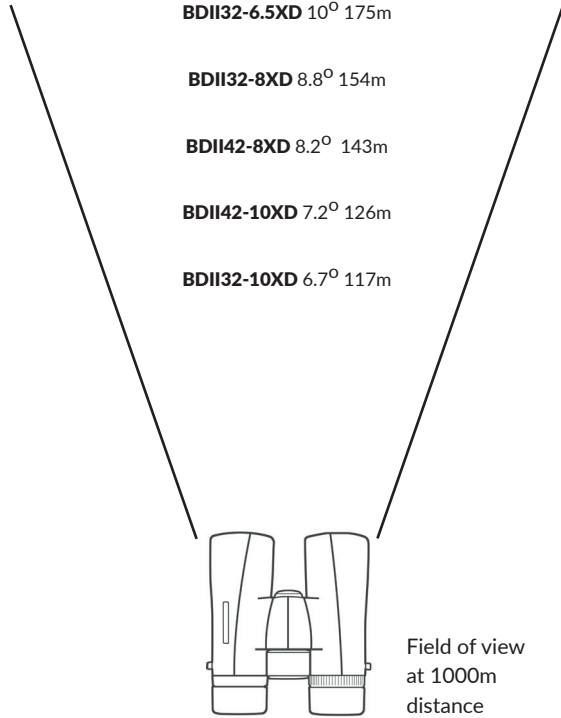

The field of view is the area in which you can see through your binoculars and is usually measured in m/1000m or in degrees.

For example: at 1000m distance the BDII32-6.5XD model can see an incredible image width of 175m.

Find a subject quicker with a wider view of your surroundings with sharpness right into the corners of the image, whilst still enjoying crystal clear clarity.

W I D E   A N G L E

ISO 14132-2
International Standard
Optics and Optical Instruments