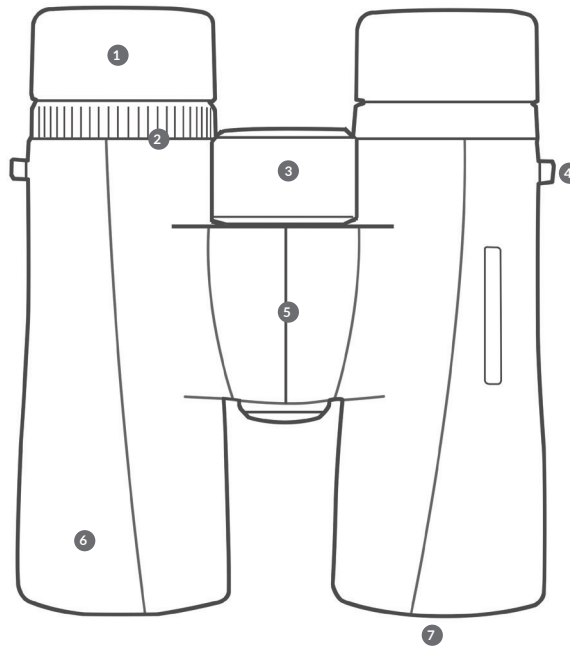

BD II 42 XD

42mm XD objective lens series.
Available in 8 and 10x magnification.

8x42 | 10x42

BD II 32 XD

32mm XD objective lens series.
Available in 6.5, 8 and 10x magnification.

6.5x32 | 8x32 | 10x32

BD II XD

WIDE-ANGLE XD LENS SERIES

1. Twist eye-cups
2. Dioptric adjustment
3. Focus wheel
4. Strap holder
5. Hinge
6. Magnesium alloy body with rubber armour
7. XD objective lens

	BDII32-6.5XD	BDII32-8XD	BDII32-10XD	BDII42-8XD	BDII42-10XD
Diameter	32mm	32mm	32mm	42mm	42mm
Magnification	6.5x	8x	10x	8x	10x
Field of view	10°	8.8°	6.7°	8.2°	7.2°
Field of View at 1000m	175m	154m	117m	143m	126m
Field of View at 1000yds	525ft	462ft	351ft	429ft	378ft
Twilight Factor	14.4	16.0	17.9	18.3	20.5
Eye Relief	17mm	16.5mm	15mm	17mm	16.5mm
Close focus	1.3m	1.3m	1.3m	1.8m	1.8m
Size (LxWxH)	116x124x51mm	116x124x51mm	116x124x51mm	139x128x52.5mm	139x128x52.5mm
Weight	535g	540g	525g	640g	645g
Body Material	Magnesium Alloy				
Lens Type	2x KOWA XD (ED) Lenses				
Coating	Phase Coated Prism Fully Multi Coated C3 Coated Prism KR Coated Lens				