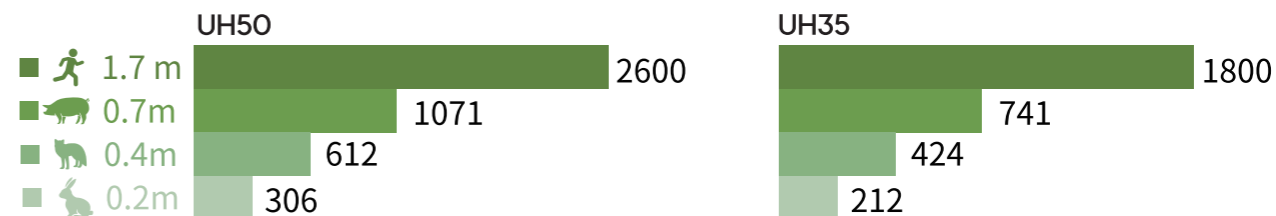

2600m Detection Range

With advanced imaging sensor and lens, detection range of a 1.7m target can reach up to 2600m.