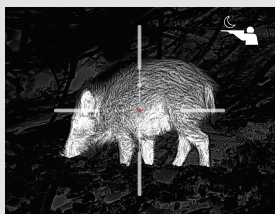

Wild 650L Pro

Key Features

- 640×512 thermal resolution with NETD < 15mK
- Inbuilt laser range finder with the split type up to 1200m
- Silent button never any noise
- User-friendly operation experience of the menu
- Up to 64GB of storage capacity
- 1600*1200 resolution with 0.5 inch OLED display
- Replaceable lithium batteries bring constant work up to 6h
- New joystick design so as to more steady operation
- One-handed focusing wheel structure
- Easily dis-mountable battery cover design

Applications

Night hunting