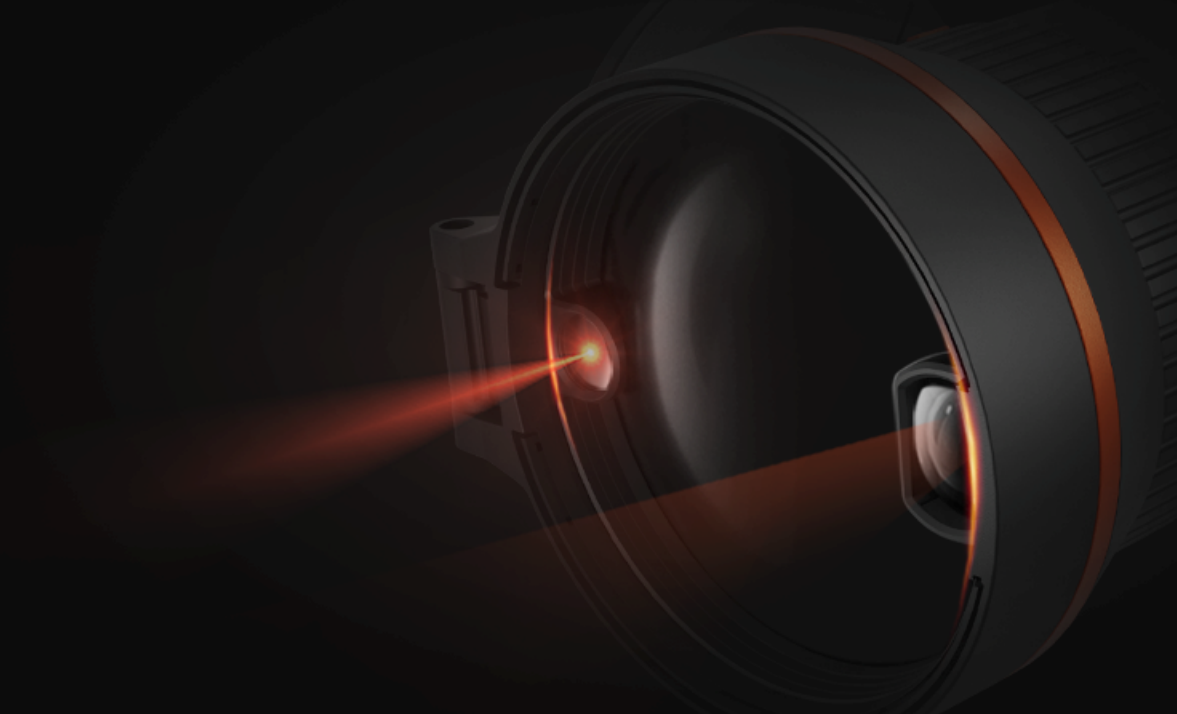

## Consistently Clear & Stable Image

ThermTec AI Calibration reduces shutter frequency, minimizes image freezing, and ensures stable and consistent images over changing environments.

## Integrated LRF Design

A streamlined LRF-integrated design enhances its structural integrity without compromising imaging performance, providing precise laser rangefinding up to 1000 meters.

## Dual FOV Switch ( Only for Wild 650DL Pro )

Dual FOV elevates detection and identification with a seamless switch between wide and focused views, built for both dense forests and open terrain.