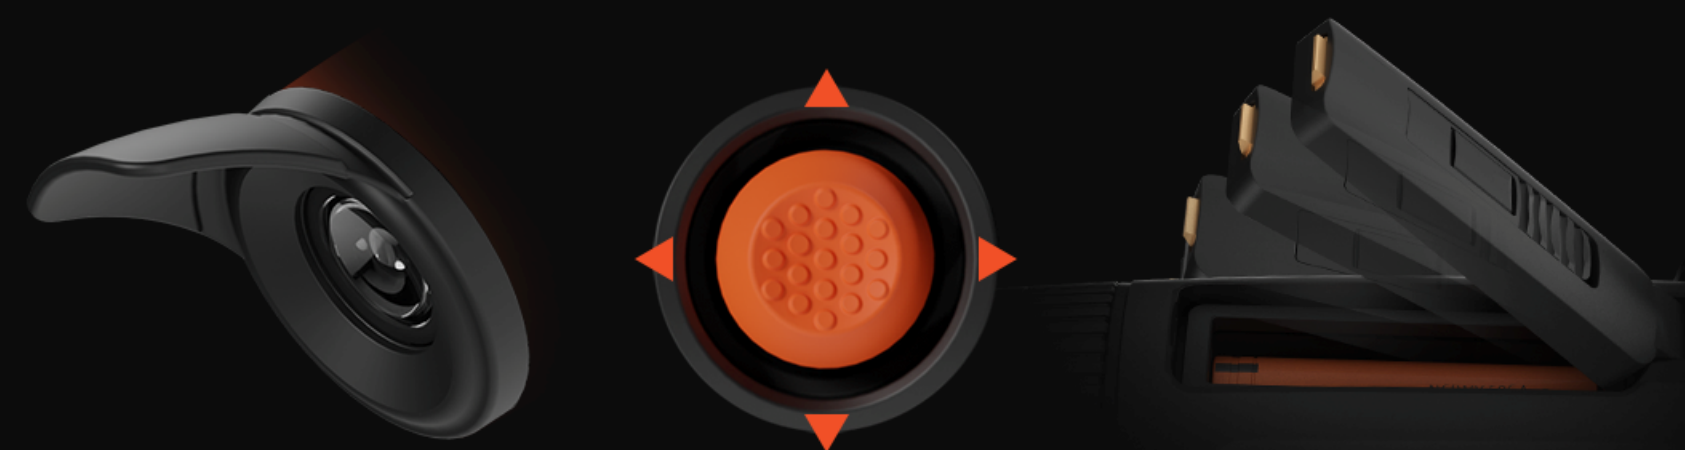

## Immersive Viewing Comfort

The new 0.5-inch AMOLED display with 1600x1200 resolution delivers a highly detailed viewing experience, revealing finer thermal details with improved contrast and depth.

↑0.5" AMOLED

## Intuitive Operation Design

The foldable and removable horn-shaped eyecup suits glasses wearers. The soft-push pop-open battery compartment ensures easy access. The directional joystick prevents unintended triggering.